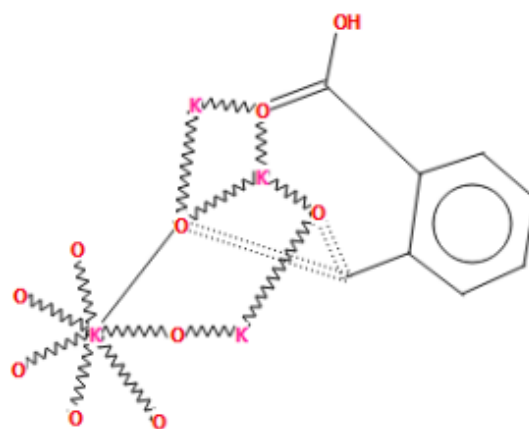

## CSD Entry: TADSEA

[Sign In \(/structures/login\)](/structures/login)[New Search \(https://www.ccdc.cam.ac.uk/structures/?ccdc-check=249f1e9c9cc40cca7bd4aa411b6ea5a5\)](https://www.ccdc.cam.ac.uk/structures/?ccdc-check=249f1e9c9cc40cca7bd4aa411b6ea5a5)

### Results

<input checked="" type="checkbox"/> Database Identifier	Deposition Number
<input checked="" type="checkbox"/> TADSEA	2043954

[Download ▾](#)

TADSEA : New Structure undergoing enhancement ⓘ

**Space Group:**  $P\ 2_1$  (29 (<http://it.iucr.org/cgi-bin/gotosgtable.pl?number=29&tabletype=S>)), **Cell:**  $a\ 9.6280(5)\text{\AA}\ b\ 13.3251(7)\text{\AA}\ c\ 6.4814(3)\text{\AA}$ ,  $\alpha\ 90^\circ\ \beta\ 90^\circ\ \gamma\ 90^\circ$

### 3D viewer

H Disorder Menu Open

Style Labels Packing Measure  
Ball and Stick No Labels None None

### Chemical diagram

View group symbols key